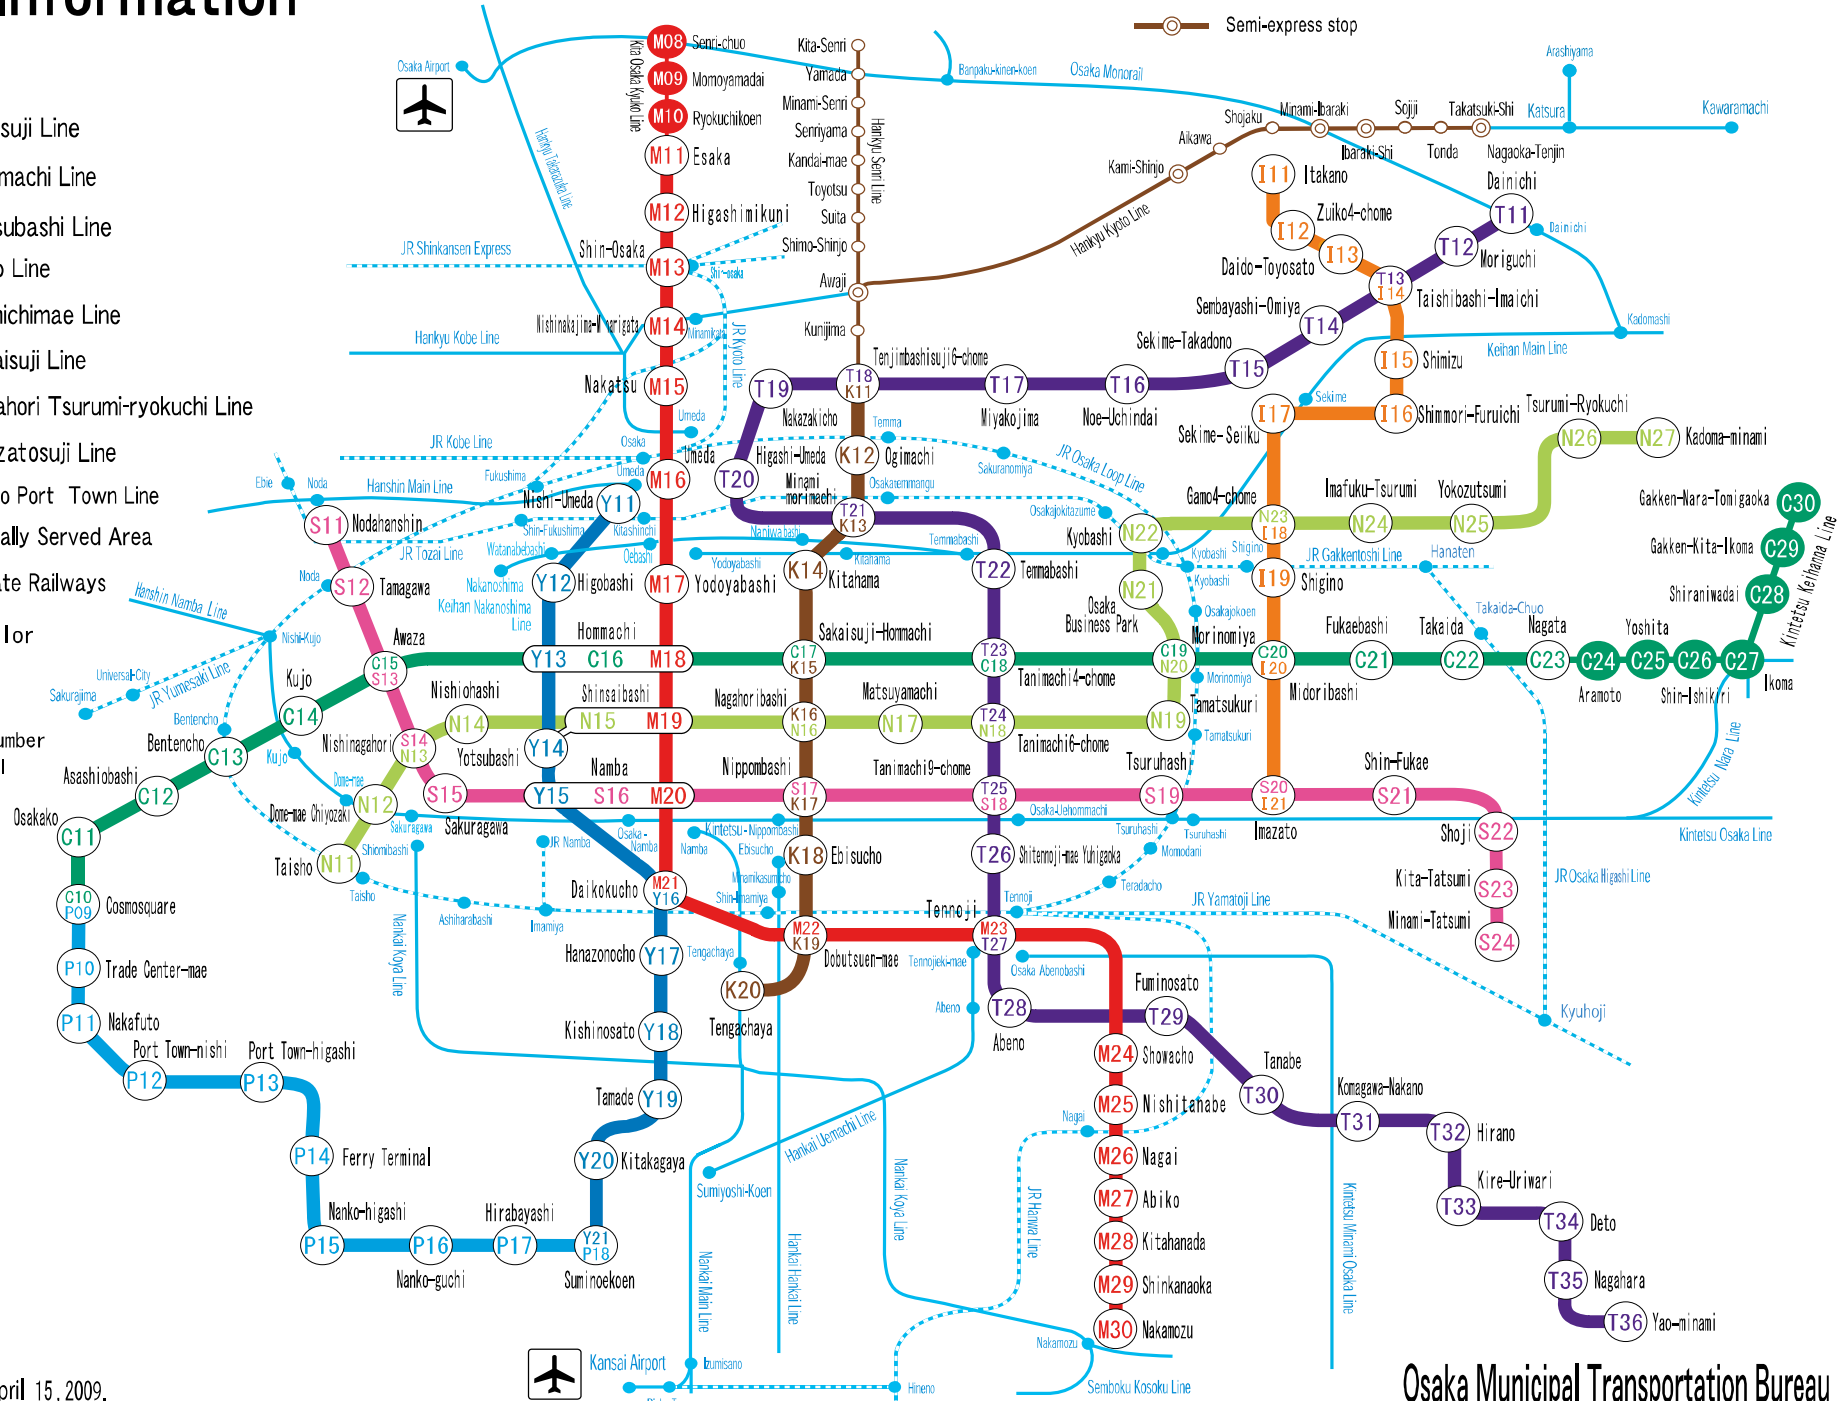

Subway Information

Legend

- (M) Midotsuji Line
- (T) Tanimachi Line
- (Y) Yotsubashi Line
- (C) Chuo Line
- (S) Sennichimae Line
- (K) Sakaisuji Line
- (N) Nagahori Tsurumi-ryokuchi Line
- (I) Imazatosuji Line
- (P) Nanko Port Town Line
- Mutually Served Area
- - - Private Railways

The data is as of april 15, 2009.

Osaka Municipal Transportation Bureau